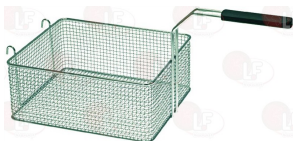

MBM

5011057 FRYER BASKET 295x260x120 mm
made of chrome-plated iron
for Fryer electric (MBM) EF47 - EF47T - EF477
EF477T - EF77 - EF77T - EF777 - EF777T
for Fryer gas (MBM) GF47 - GF47T - GF477B - GF477S
GF477TS - GF77 - GF77T - GF777B - GF777S
for Fryer gas (MBM) GF777TS - G77/F28-A7