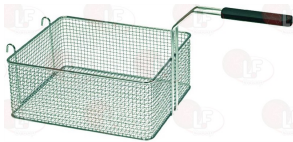

ELETTROBAR

5011057 FRYER BASKET 295x260x120 mm
made of chrome-plated iron
for Fryer electric (MBM) EF47 - EF47T - EF477
EF477T - EF77 - EF77T - EF777 - EF777T
for Fryer gas (MBM) GF47 - GF47T - GF477B - GF477S
GF477TS - GF77 - GF77T - GF777B - GF777S
for Fryer gas (MBM) GF777TS - G77/F28-A7